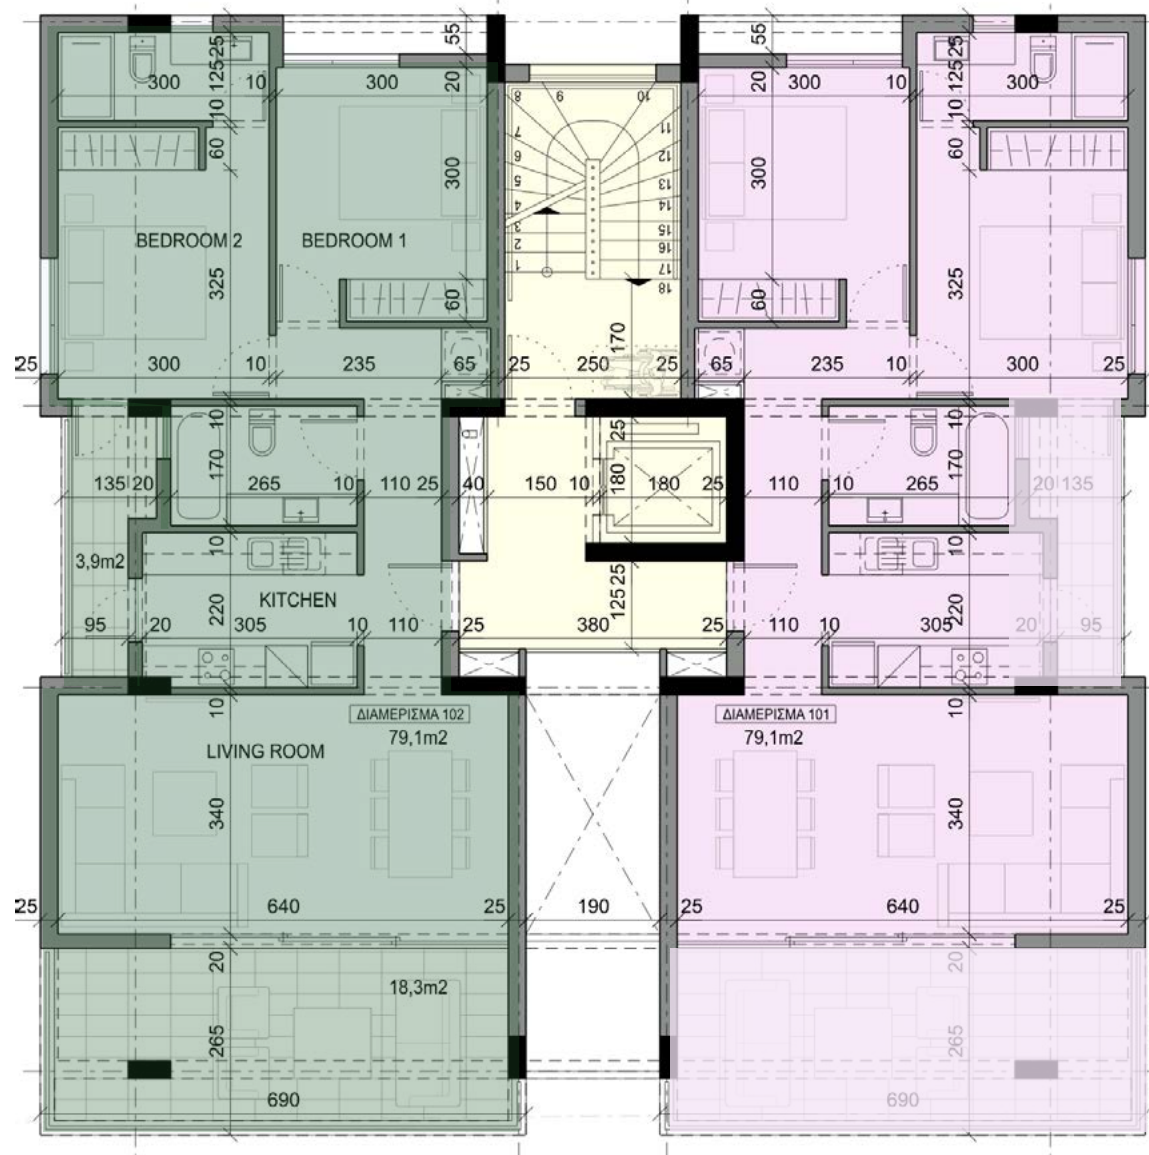

2-BEDROOM
APARTMENTS

PENTHOUSE WITH
ROOF TERRACE

LOCATED IN THE BEST
TOURISTIC AREA IN LARNACA

90 METERS FROM
MACKENZIE BEACH

1 ST FLOOR

102 ▶
 2 Bedrooms
 2 Bathrooms
 79 SQM Internal Area
 22 SQM Covered Veranda

◀ **101**
 2 Bedrooms
 2 Bathrooms
 79 SQM Internal Area
 22 SQM Covered Veranda

2ND FLOOR

202 ▶
 2 Bedrooms
 2 Bathrooms
 79 SQM Internal Area
 22 SQM Covered Veranda

◀ **201**
 2 Bedrooms
 2 Bathrooms
 79 SQM Internal Area
 22 SQM Covered Veranda

3RD FLOOR

302 ▶
 2 Bedrooms
 2 Bathrooms
 79 SQM Internal Area
 22 SQM Covered Veranda

◀ **301**
 2 Bedrooms
 2 Bathrooms
 79 SQM Internal Area
 22 SQM Covered Veranda

4TH FLOOR

402 ▶
 2 Bedrooms
 2 Bathrooms
 79 SQM Internal Area
 22 SQM Covered Veranda

◀ **401**
 2 Bedrooms
 2 Bathrooms
 79 SQM Internal Area
 22 SQM Covered Veranda