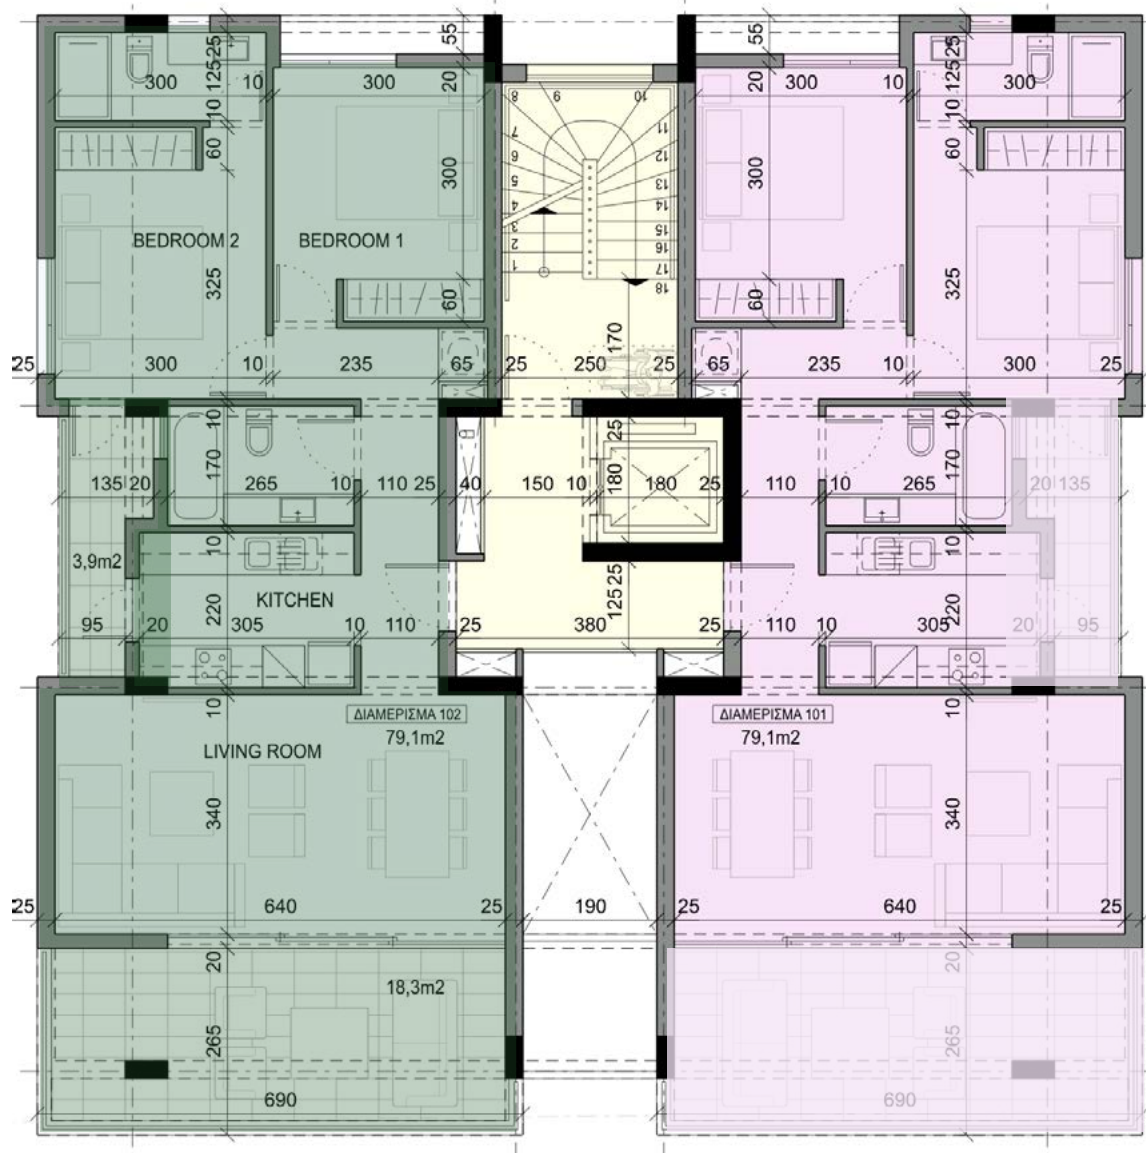

2-BEDROOM
APARTMENTS

PENTHOUSE WITH
ROOF TERRACE

LOCATED IN THE BEST
TOURISTIC AREA IN LARNACA

90 METERS FROM
MACKENZIE BEACH

1 ST FLOOR

102 ▶
 2 Bedrooms
 2 Bathrooms
 79 SQM Internal Area
 22 SQM Covered Veranda

◀ **101**
 2 Bedrooms
 2 Bathrooms
 79 SQM Internal Area
 22 SQM Covered Veranda

2ND FLOOR

202 ▶
 2 Bedrooms
 2 Bathrooms
 79 SQM Internal Area
 22 SQM Covered Veranda

◀ **201**
 2 Bedrooms
 2 Bathrooms
 79 SQM Internal Area
 22 SQM Covered Veranda