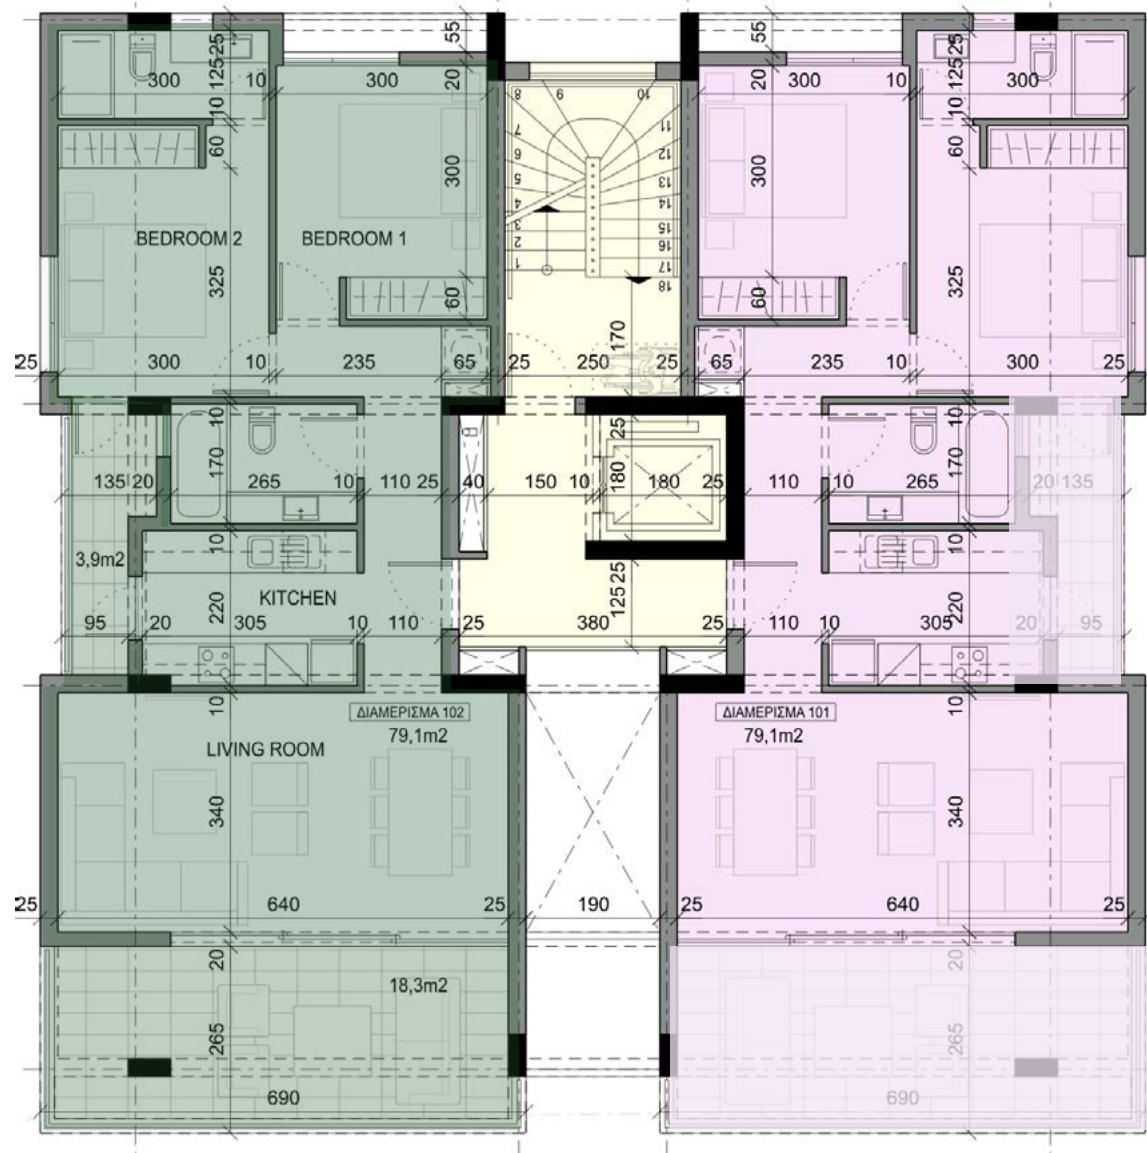

2-BEDROOM
APARTMENTS

PENTHOUSE WITH
ROOF TERRACE

LOCATED IN THE BEST
TOURISTIC AREA IN LARNACA

90 METERS FROM
MACKENZIE BEACH

1 ST FLOOR

102 ▶
 2 Bedrooms
 2 Bathrooms
 79 SQM Internal Area
 22 SQM Covered Veranda

◀ **101**
 2 Bedrooms
 2 Bathrooms
 79 SQM Internal Area
 22 SQM Covered Veranda

2ND FLOOR

202 ▶
 2 Bedrooms
 2 Bathrooms
 79 SQM Internal Area
 22 SQM Covered Veranda

◀ **201**
 2 Bedrooms
 2 Bathrooms
 79 SQM Internal Area
 22 SQM Covered Veranda

3RD FLOOR

302 ▶
 2 Bedrooms
 2 Bathrooms
 79 SQM Internal Area
 22 SQM Covered Veranda

◀ **301**
 2 Bedrooms
 2 Bathrooms
 79 SQM Internal Area
 22 SQM Covered Veranda

4TH FLOOR

402 ▶
 2 Bedrooms
 2 Bathrooms
 79 SQM Internal Area
 22 SQM Covered Veranda

◀ **401**
 2 Bedrooms
 2 Bathrooms
 79 SQM Internal Area
 22 SQM Covered Veranda