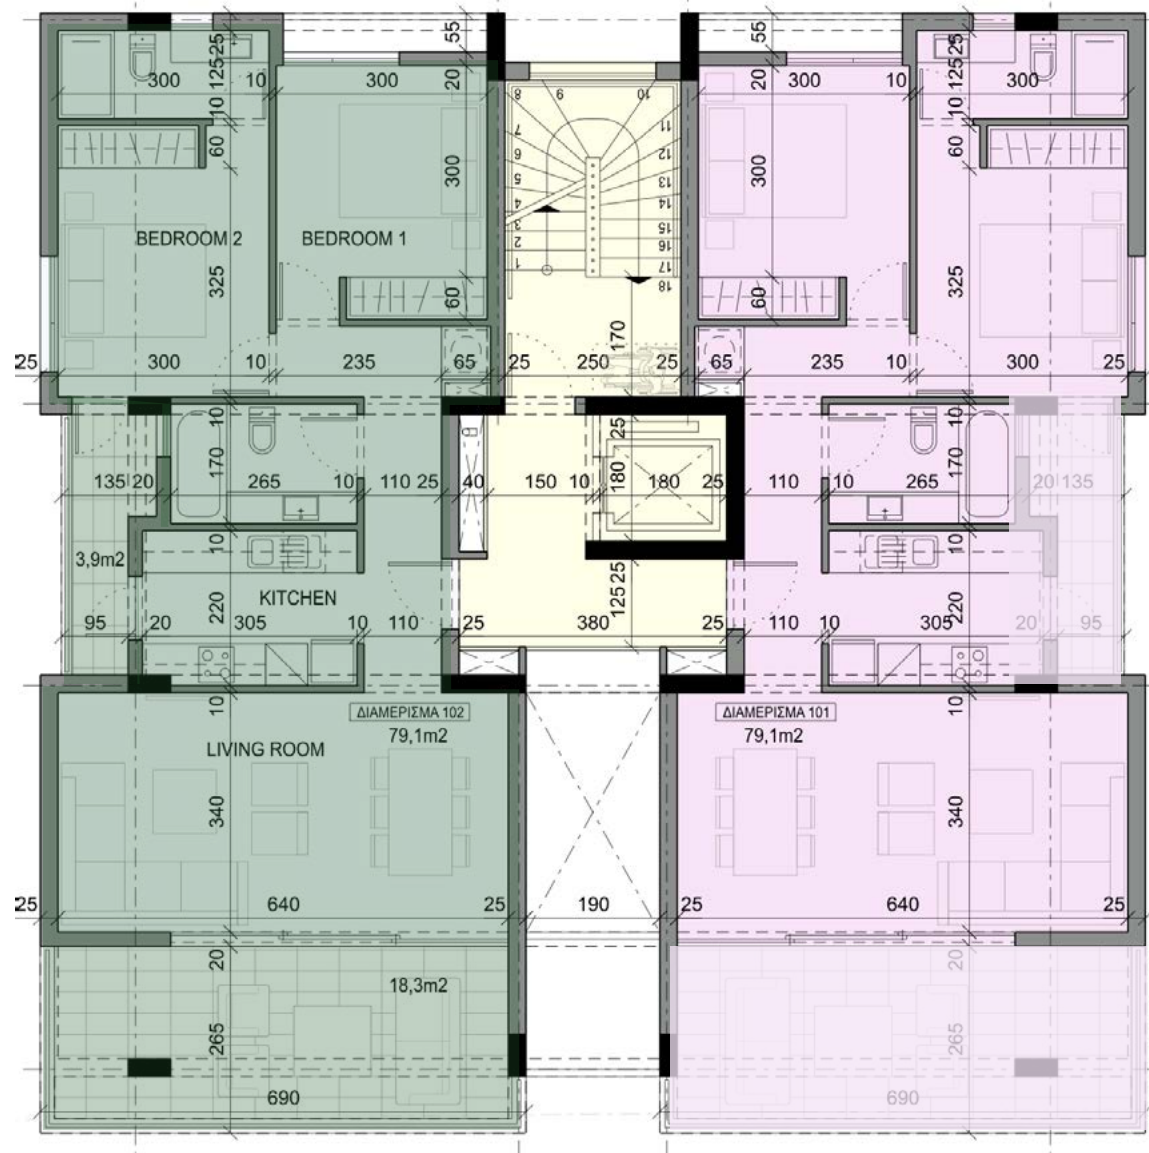

2-BEDROOM
APARTMENTS

PENTHOUSE WITH
ROOF TERRACE

LOCATED IN THE BEST
TOURISTIC AREA IN LARNACA

90 METERS FROM
MACKENZIE BEACH

1 ST FLOOR

102 ▶
 2 Bedrooms
 2 Bathrooms
 79 SQM Internal Area
 22 SQM Covered Veranda

◀ **101**
 2 Bedrooms
 2 Bathrooms
 79 SQM Internal Area
 22 SQM Covered Veranda

2ND FLOOR

202 ▶
 2 Bedrooms
 2 Bathrooms
 79 SQM Internal Area
 22 SQM Covered Veranda

◀ **201**
 2 Bedrooms
 2 Bathrooms
 79 SQM Internal Area
 22 SQM Covered Veranda