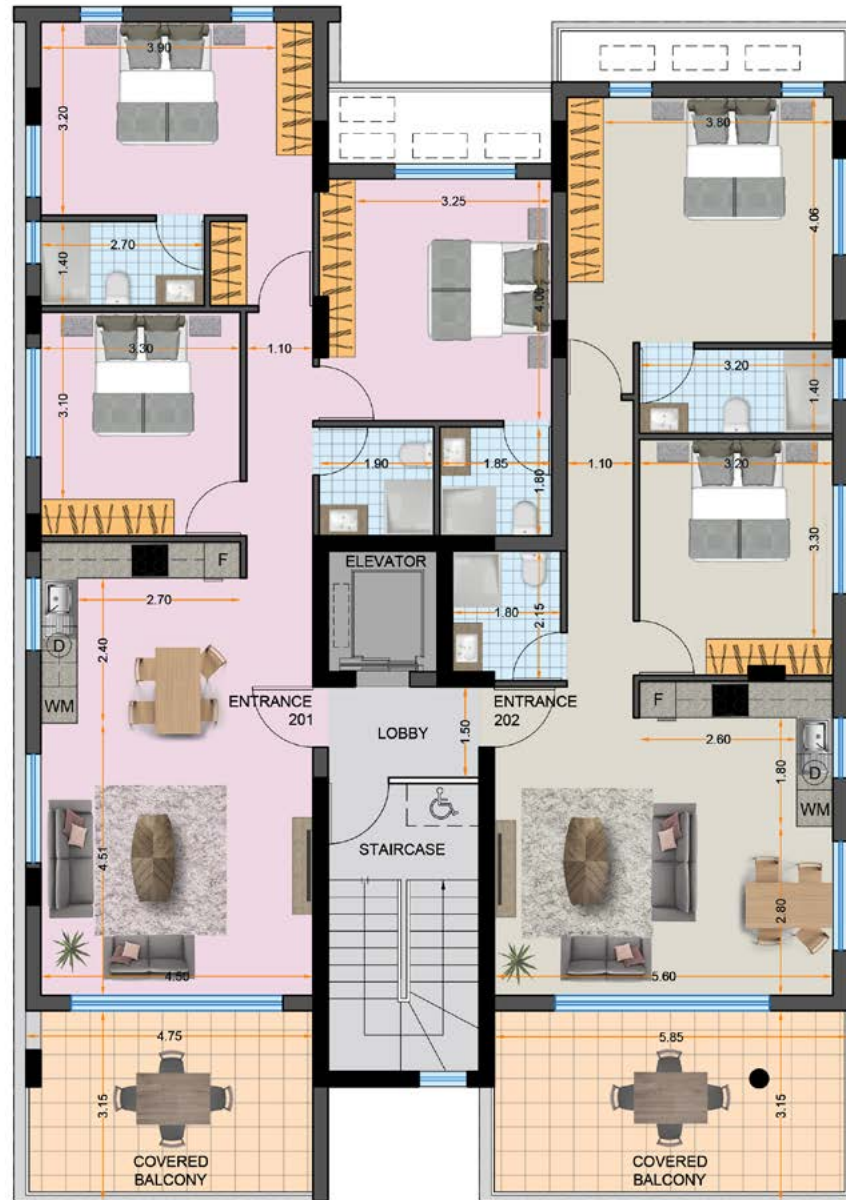

2 & 3 BEDROOM
APARTMENTS

PENTHOUSE WITH
LARGE TERRACE

PRIME & LUXURIOUS
AREA

STRATEGIC LOCATION

NEARBY LOCAL AMENITIES

301

302

201

202

101

102

1ST FLOOR

101 ▶
 3 Bedrooms
 3 Bathrooms
 105.6 SQM Internal Area
 14.3 SQM Covered Veranda

◀ **102**
 2 Bedrooms
 2 Bathrooms
 84 SQM Internal Area
 17.4 SQM Covered Veranda

2ND FLOOR

201 ▶
3 Bedrooms
3 Bathrooms
105.6 SQM Internal Area
14.3 SQM Covered Veranda

◀ **202**
2 Bedrooms
2 Bathrooms
84SQM Internal Area
17.4 SQM Covered Veranda

3RD FLOOR

301

3 Bedrooms
4 Bathrooms
105.6 SQM Internal Area
14.3 SQM Covered Veranda
37.5 SQM Uncovered Terrace

302

2 Bedrooms
3 Bathrooms
84 SQM Internal Area
17.4 SQM Covered Veranda
37.5 SQM Uncovered Terrace

ROOF FLOOR

301

37.5 SQM Uncovered Terrace

302

37.5 SQM Uncovered Terrace