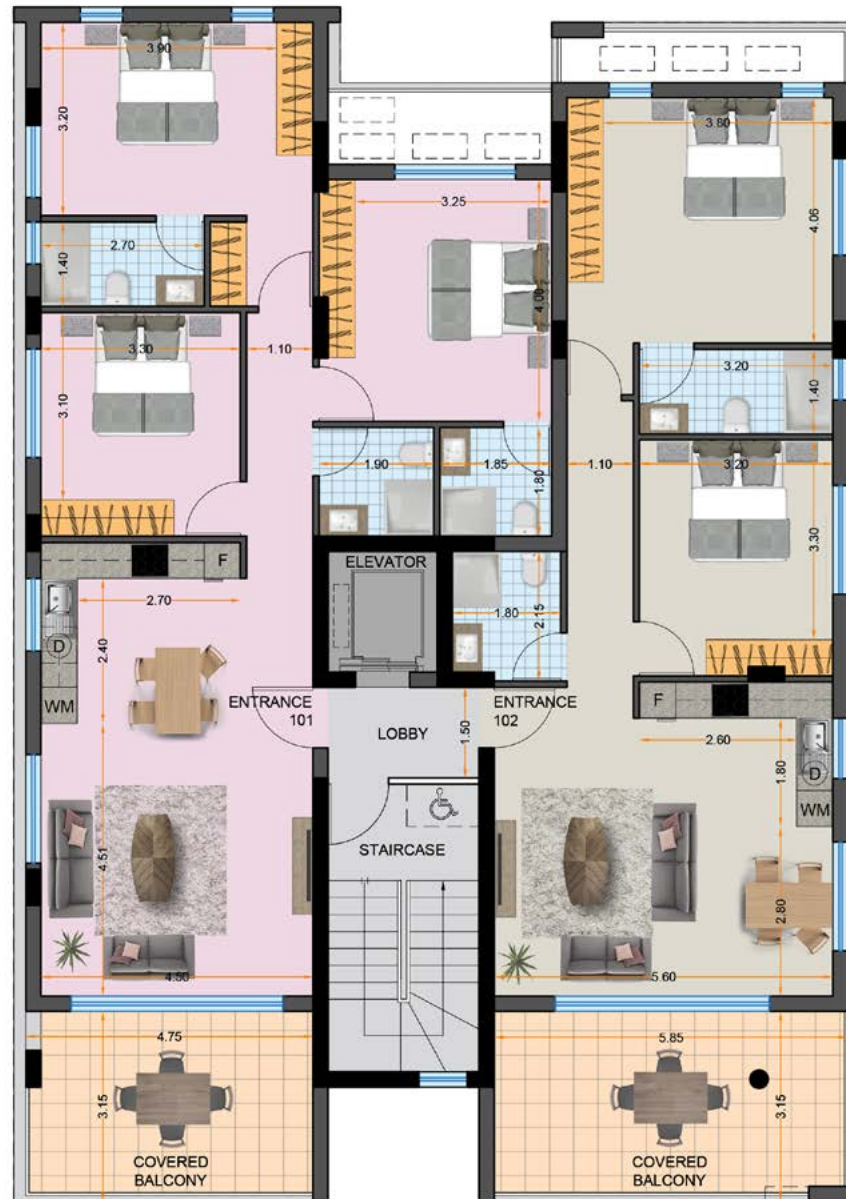

2 & 3 BEDROOM
APARTMENTS

PENTHOUSE WITH
LARGE TERRACE

PRIME & LUXURIOUS
AREA

STRATEGIC LOCATION

NEARBY LOCAL AMENITIES

301

302

201

202

101

102

1ST FLOOR

101 ▶
 3 Bedrooms
 3 Bathrooms
 105.6 SQM Internal Area
 14.3 SQM Covered Veranda

◀ **102**
 2 Bedrooms
 2 Bathrooms
 84 SQM Internal Area
 17.4 SQM Covered Veranda

2ND FLOOR

201 ▶
3 Bedrooms
3 Bathrooms
105.6 SQM Internal Area
14.3 SQM Covered Veranda

ROOF FLOOR

301

37.5 SQM Uncovered Terrace

302

37.5 SQM Uncovered Terrace