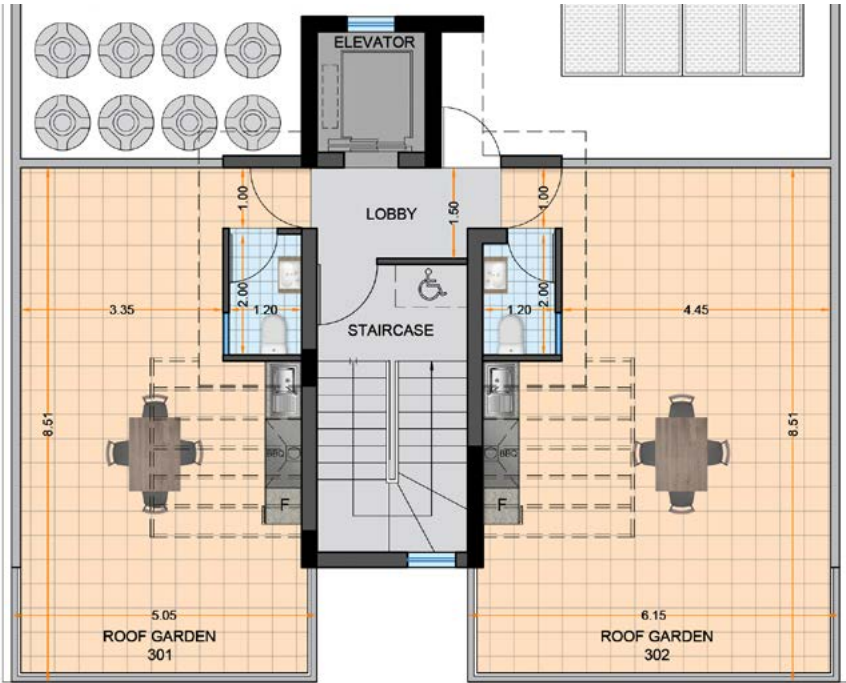

202

101

102

1ST FLOOR

101 ▶
 3 Bedrooms
 3 Bathrooms
 105.6 SQM Internal Area
 14.3 SQM Covered Veranda

◀ **102**
 2 Bedrooms
 2 Bathrooms
 84 SQM Internal Area
 17.4 SQM Covered Veranda

2ND FLOOR

201 ▶
3 Bedrooms
3 Bathrooms
105.6 SQM Internal Area
14.3 SQM Covered Veranda

◀ **202**
2 Bedrooms
2 Bathrooms
84SQM Internal Area
17.4 SQM Covered Veranda

3RD FLOOR

301

3 Bedrooms
4 Bathrooms
105.6 SQM Internal Area
14.3 SQM Covered Veranda
37.5 SQM Uncovered Terrace

302

2 Bedrooms
3 Bathrooms
84 SQM Internal Area
17.4 SQM Covered Veranda
37.5 SQM Uncovered Terrace

ROOF FLOOR

301

37.5 SQM Uncovered Terrace

302

37.5 SQM Uncovered Terrace