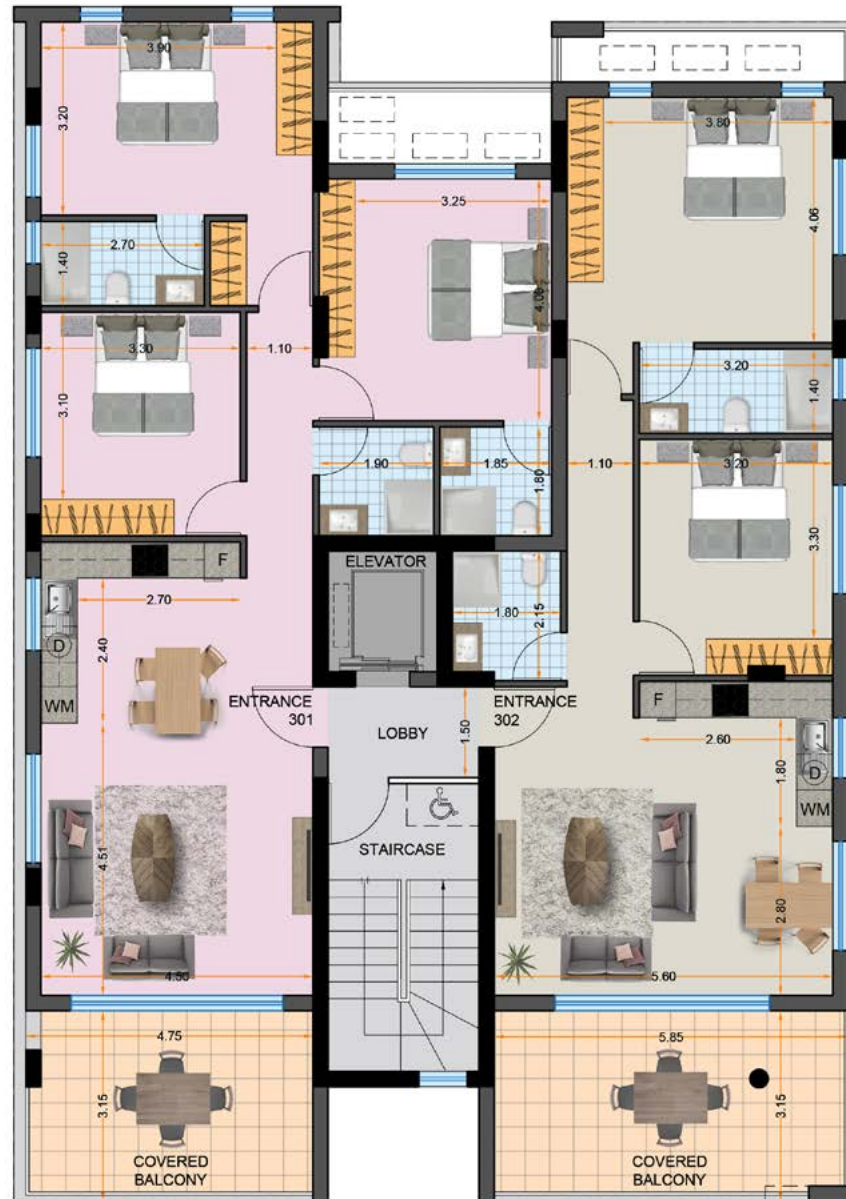

2 & 3 BEDROOM
APARTMENTS

PENTHOUSE WITH
LARGE TERRACE

PRIME & LUXURIOUS
AREA

STRATEGIC LOCATION

NEARBY LOCAL AMENITIES

301

302

201

202

101

102

1ST FLOOR

101 ▶
 3 Bedrooms
 3 Bathrooms
 105.6 SQM Internal Area
 14.3 SQM Covered Veranda

◀ **102**
 2 Bedrooms
 2 Bathrooms
 84 SQM Internal Area
 17.4 SQM Covered Veranda

2ND FLOOR

201 ▶
3 Bedrooms
3 Bathrooms
105.6 SQM Internal Area
14.3 SQM Covered Veranda

◀ **202**
2 Bedrooms
2 Bathrooms
84SQM Internal Area
17.4 SQM Covered Veranda

3RD FLOOR

301

3 Bedrooms
4 Bathrooms
105.6 SQM Internal Area
14.3 SQM Covered Veranda
37.5 SQM Uncovered Terrace

302

2 Bedrooms
3 Bathrooms
84 SQM Internal Area
17.4 SQM Covered Veranda
37.5 SQM Uncovered Terrace

ROOF FLOOR

301

37.5 SQM Uncovered Terrace

302

37.5 SQM Uncovered Terrace