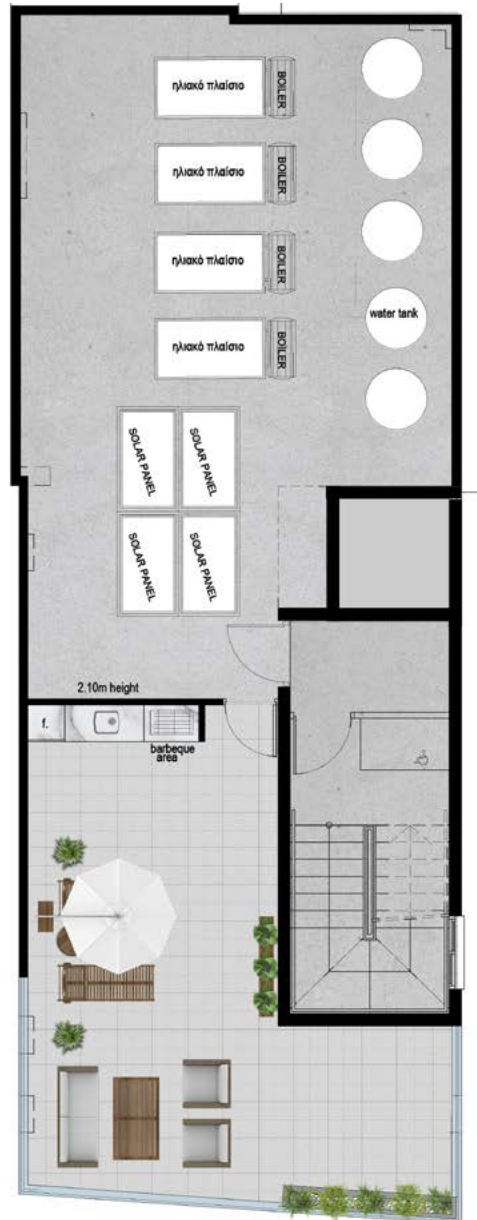

201

101

PLUS 61 by GC

1ST FLOOR

◀ **101**
3 Bedrooms
3 Bathrooms
101 SQM Internal Area
20 SQM Covered Veranda

2ND FLOOR

◀ **201**
3 Bedrooms
3 Bathrooms
101 SQM Internal Area
20 SQM Covered Veranda

3RD FLOOR

◀ **301**
3 Bedrooms
3 Bathrooms
101 SQM Internal Area
20 SQM Covered Veranda

4TH FLOOR

◀ **401**
3 Bedrooms
3 Bathrooms
101 SQM Internal Area
20 SQM Covered Veranda
44.5 SQM Uncovered Veranda

ROOF FLOOR