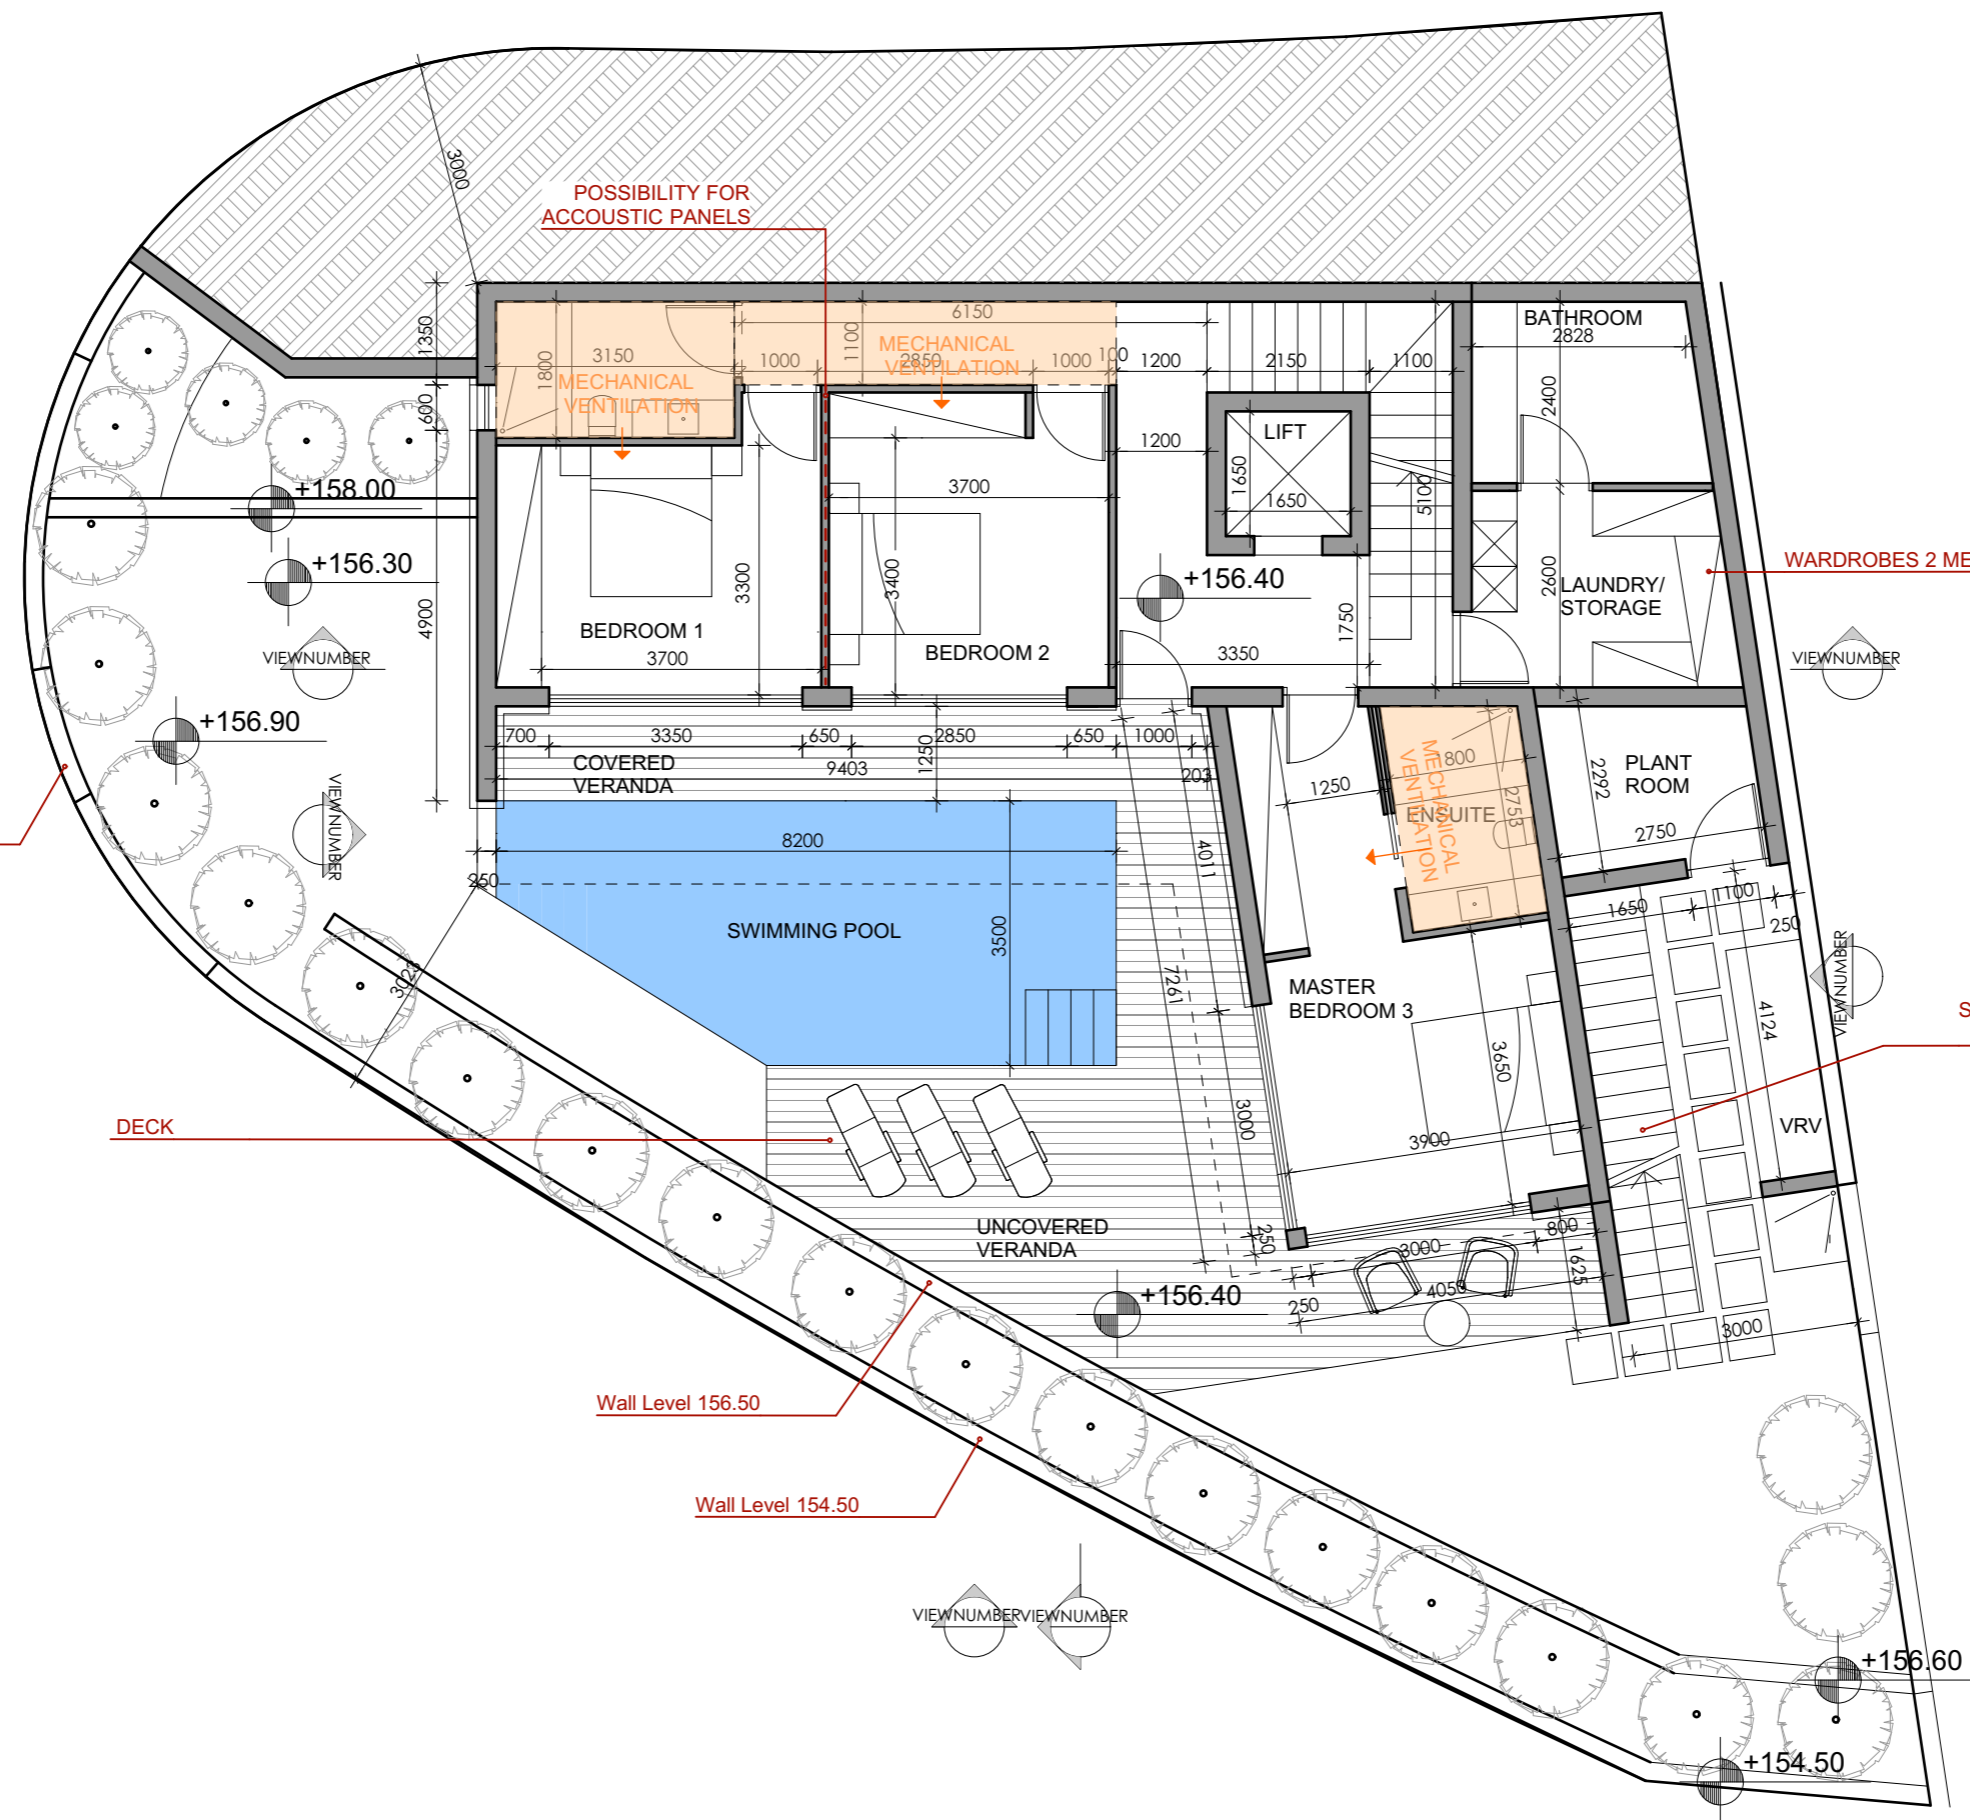

FALSE CEILING

POSSIBILITY FOR ACCOUSTIC PANELS

Wall Level changes 50cm each 3 meters

WARDROBES 2 METER HIGH

Staircase with Tiles

DECK

Wall Level 156.50

Wall Level 154.50

ADDITIONS:
- DECK PRICE DIFFERENCE
FORM TILES 80euro/SQM

- STORAGE WARDROBES
COST 1000 euro

EXTRACTOR FAN PIPE 6"

KITCHEN:
 -POSSIBILITY TO CHANGE THE KITCHEN LAYOUT
 -ITALIAN MADE KITCHEN
 -FALSE CEILING ABOVE KITCHEN
 -EXTRACTOR FAN PIPE 6"

STAIRCASE
 -WOODEN STEP
 -MARBLE RISER

Veranda & Staircase with Tiles

DECK

ADDITIONS:
 -DECK PRICE DIFFERENCE FORM TILES 80euro/SQM
 -STORAGE WARDROBES COST 1000 euro