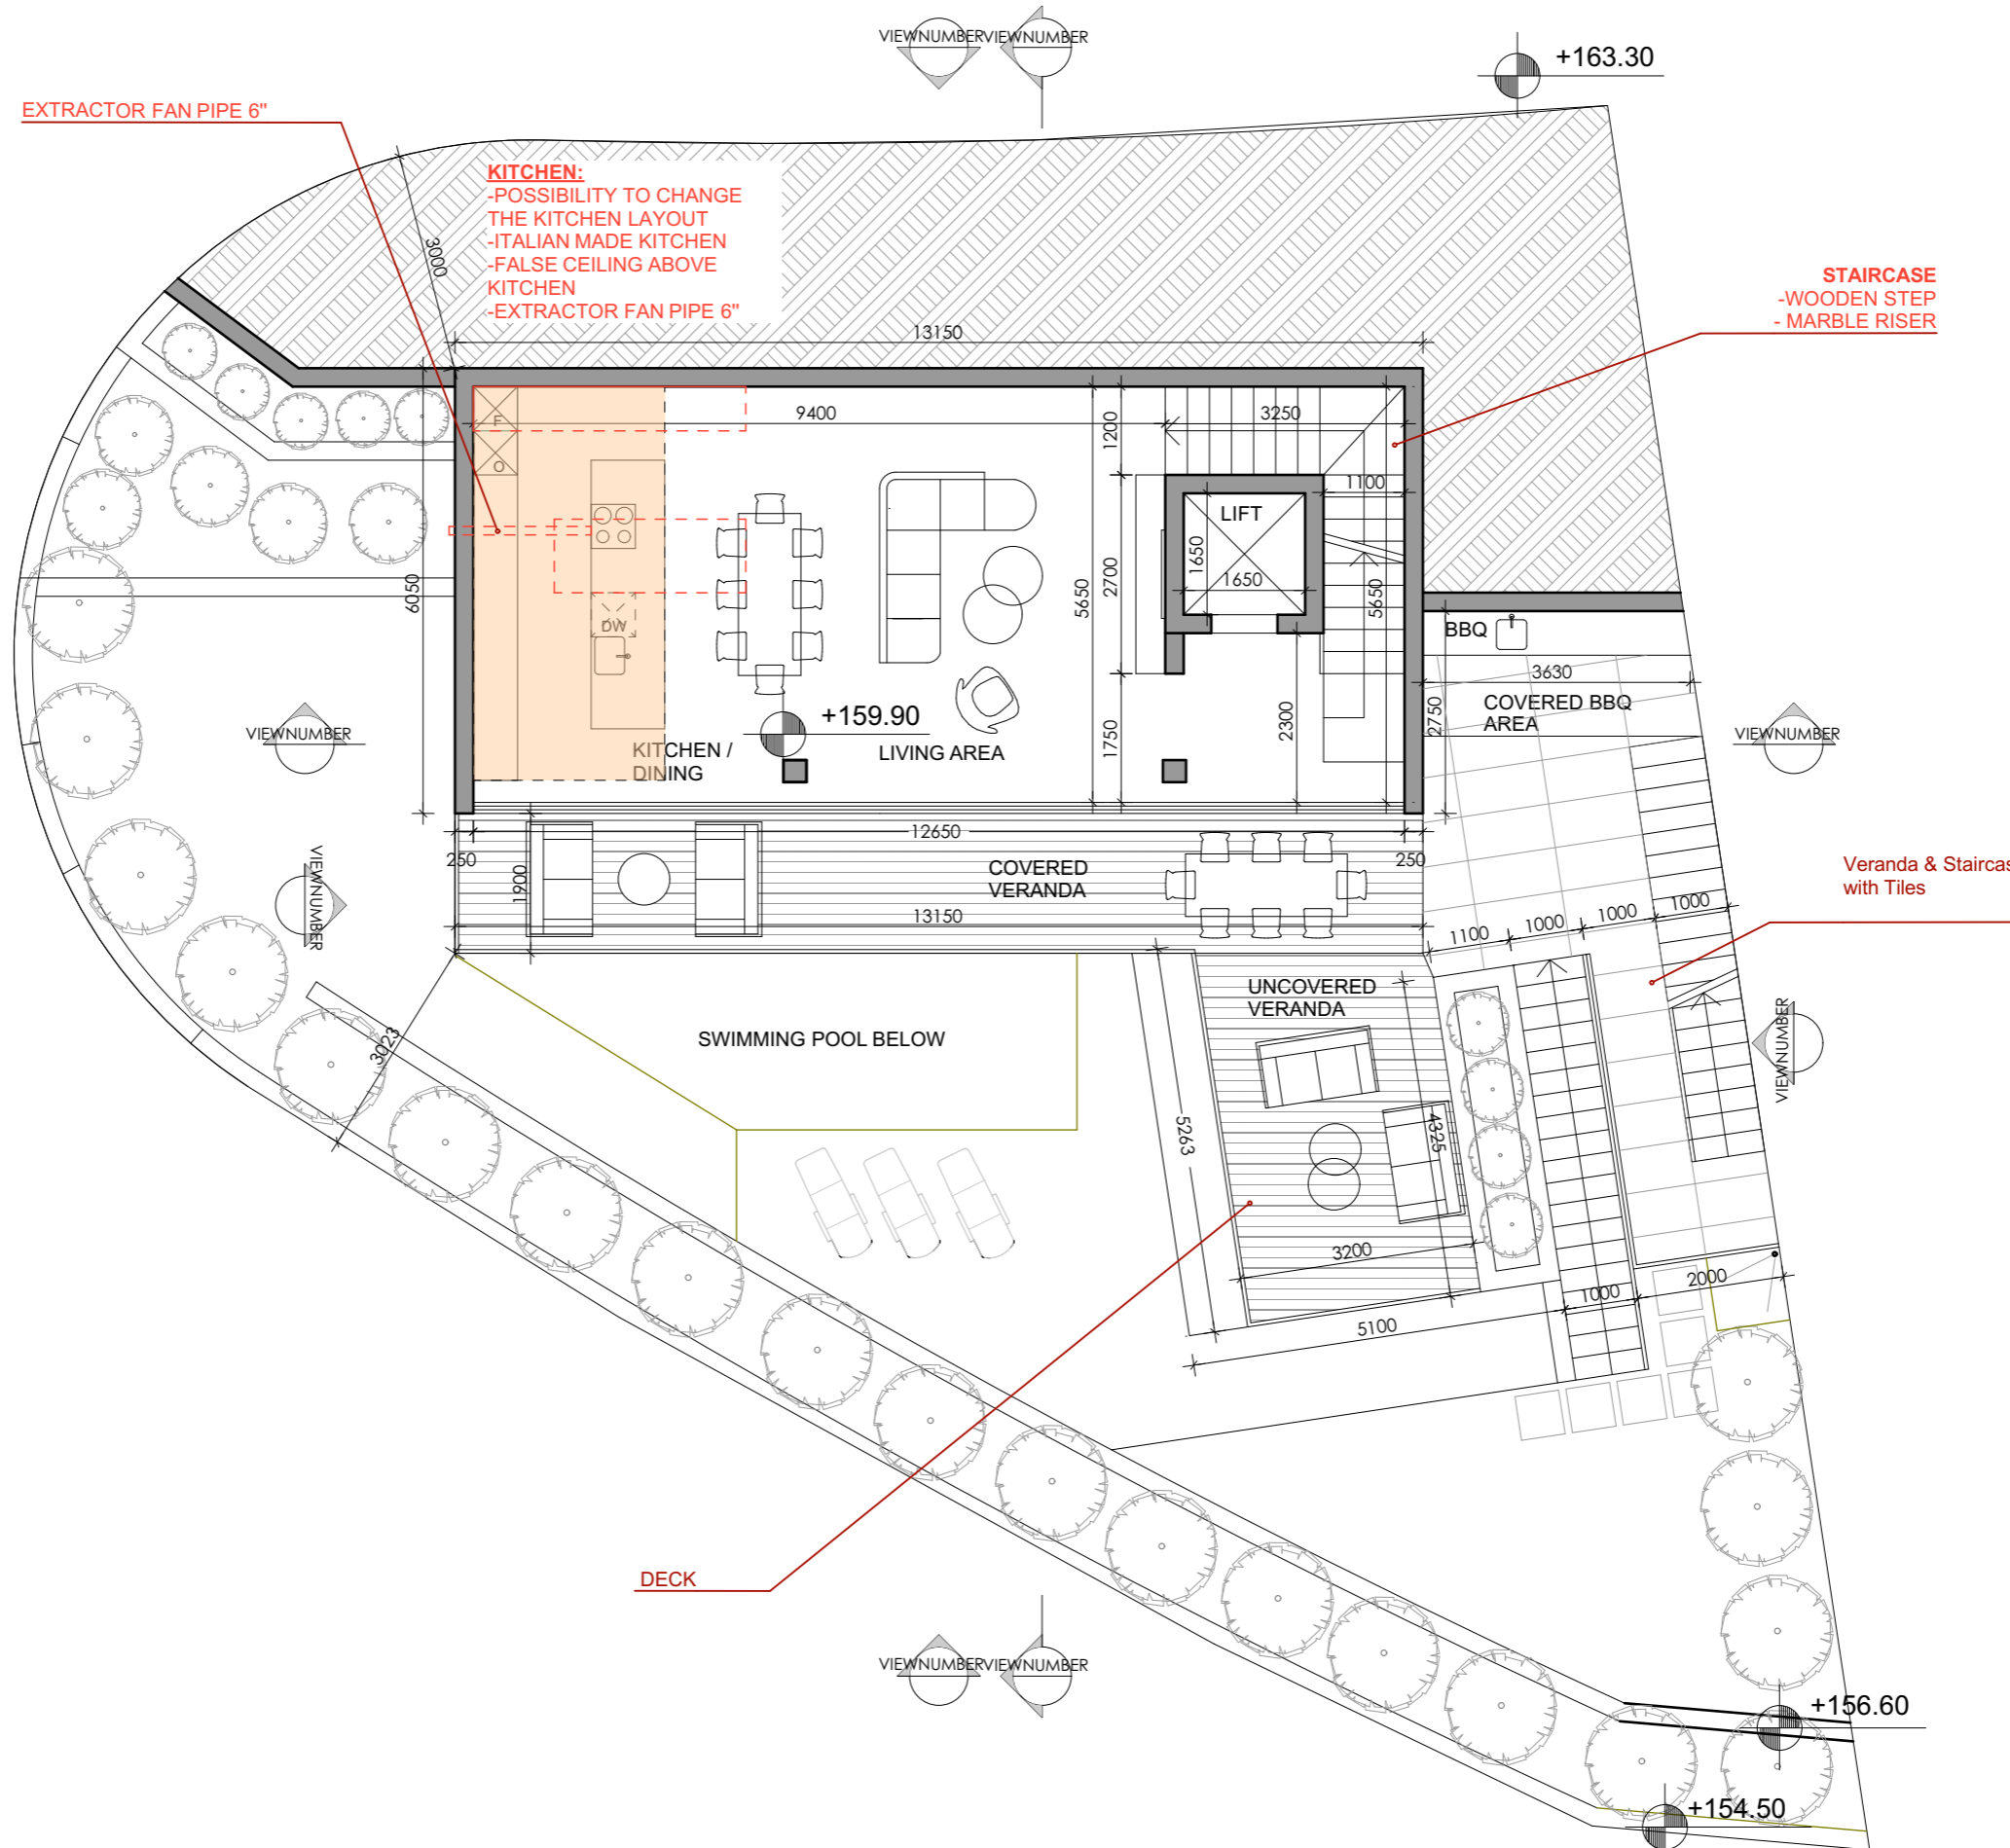

FALSE CEILING

POSSIBILITY FOR ACCOUSTIC PANELS

Wall Level changes 50cm each 3 meters

WARDROBES 2 METER HIGH

Staircase with Tiles

DECK

Wall Level 156.50

Wall Level 154.50

ADDITIONS:
- DECK PRICE DIFFERENCE
FORM TILES 80euro/SQM

- STORAGE WARDROBES
COST 1000 euro

EXTRACTOR FAN PIPE 6"

KITCHEN:
 -POSSIBILITY TO CHANGE THE KITCHEN LAYOUT
 -ITALIAN MADE KITCHEN
 -FALSE CEILING ABOVE KITCHEN
 -EXTRACTOR FAN PIPE 6"

STAIRCASE
 -WOODEN STEP
 -MARBLE RISER

Veranda & Staircase with Tiles

DECK

ADDITIONS:
 -DECK PRICE DIFFERENCE FORM TILES 80euro/SQM
 -STORAGE WARDROBES COST 1000 euro