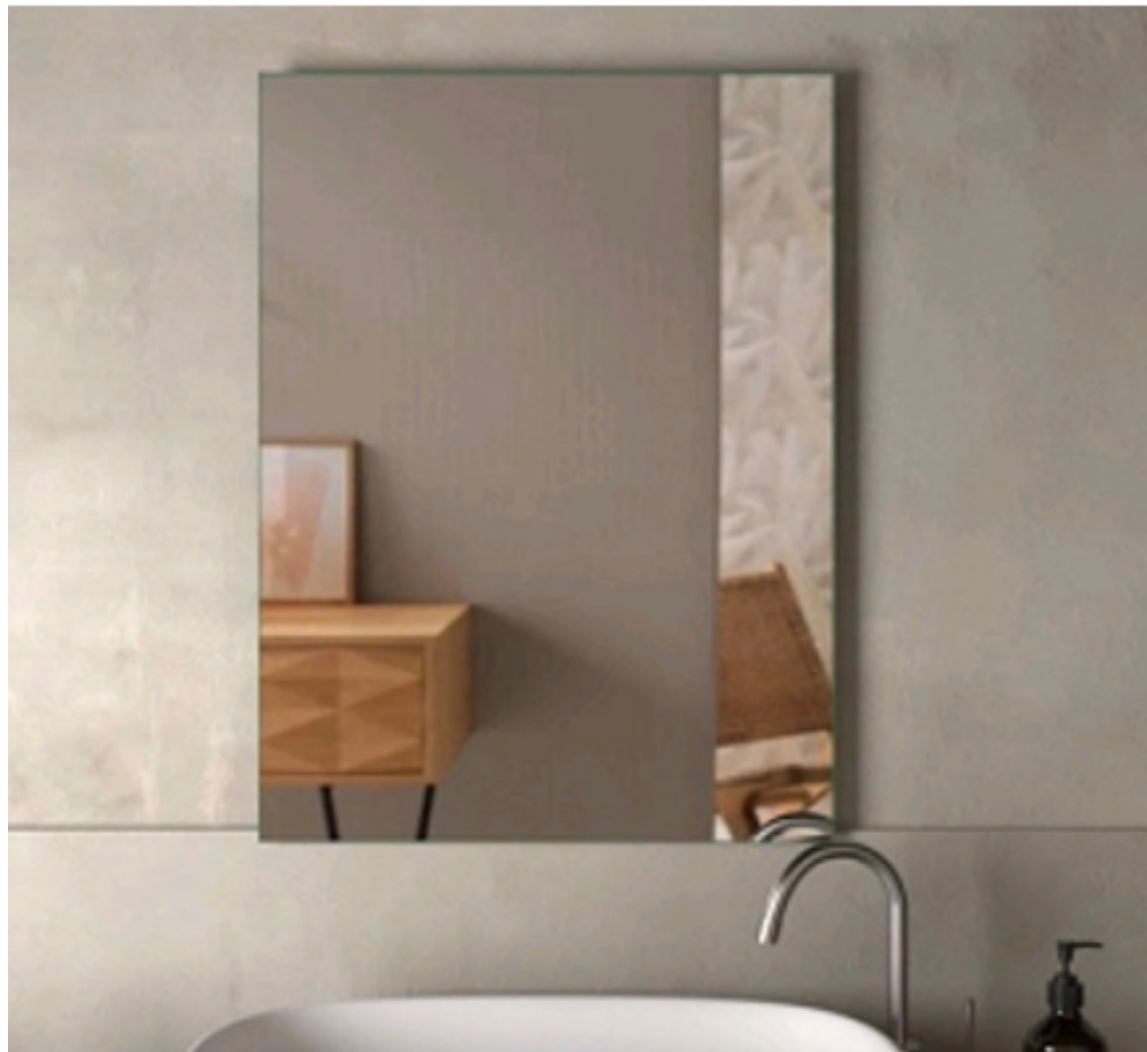

# MATERIALS STANDARD I

BACKSPALSH

FLOOR

BASIN

MIRROR

SHOWER COLUMN

DRAIN

## LIVING ROOM

Marble Porcelain  
Dimensions - 60 x 120  
Color - Light Grey  
Look - Marble

# BATHROOM

Mirror  
Reversible  
Dimensions - 60 x 80 cm

Basin Mixer  
Wall Mounted  
Color - Black  
Finish - Matt

Basin  
Countertop  
Dimensions - D42.5 x H10  
Color - Volcano

Hand Shower  
Flexible  
Dimensions - 150 cm  
Color - Black  
Finish - Matt

Shower Mixer  
Concealed  
Color - Black  
Finish - Matt

Shower Head  
Square  
Dimensions - 20 x 20  
Color - Black  
Finish - Matt

Shower Arm  
Wall Mounted  
Dimensions - 40 cm  
Color - Black  
Finish - Matt