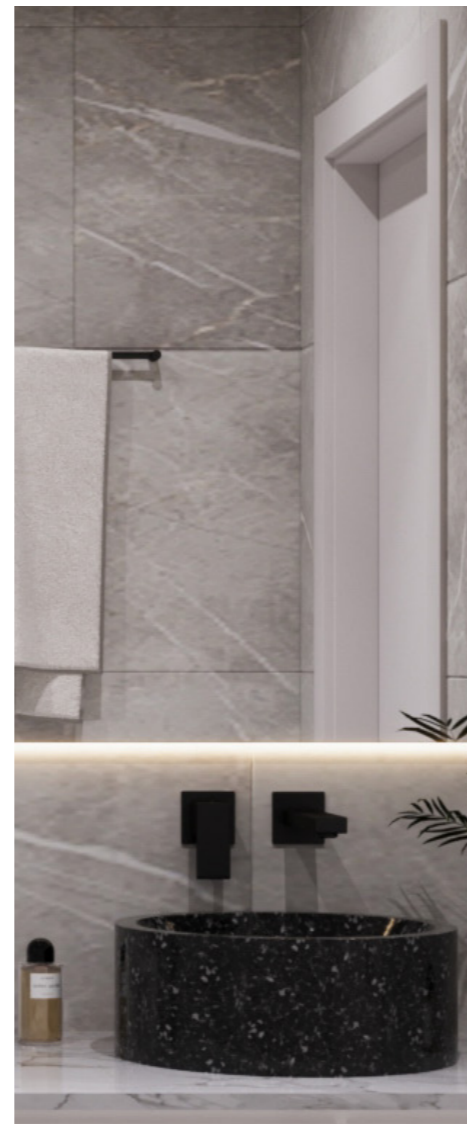

# MATERIALS STANDARD I

BACKSPALSH

FLOOR

BASIN

MIRROR

SHOWER COLUMN

DRAIN

## LIVING ROOM

Marble Porcelain  
Dimensions - 60 x 120  
Color - Light Grey  
Look - Marble

# BATHROOM

Mirror  
Reversible  
Dimensions - 60 x 80 cm

Basin Mixer  
Wall Mounted  
Color - Black  
Finish - Matt

Basin  
Countertop  
Dimensions - D42.5 x H10  
Color - Volcano

Hand Shower  
Flexible  
Dimensions - 150 cm  
Color - Black  
Finish - Matt

Shower Screen  
Walk-In  
Dimensions - 8 mm, W100 x H200 cm  
Glass - Clear  
Frame - Black Matt

Shower Drain  
Primo Compact Line  
Dimensions - 45 cm

Paper Holder  
Color - Black  
Finish - Matt

Double Hook  
Color - Black  
Finish - Matt