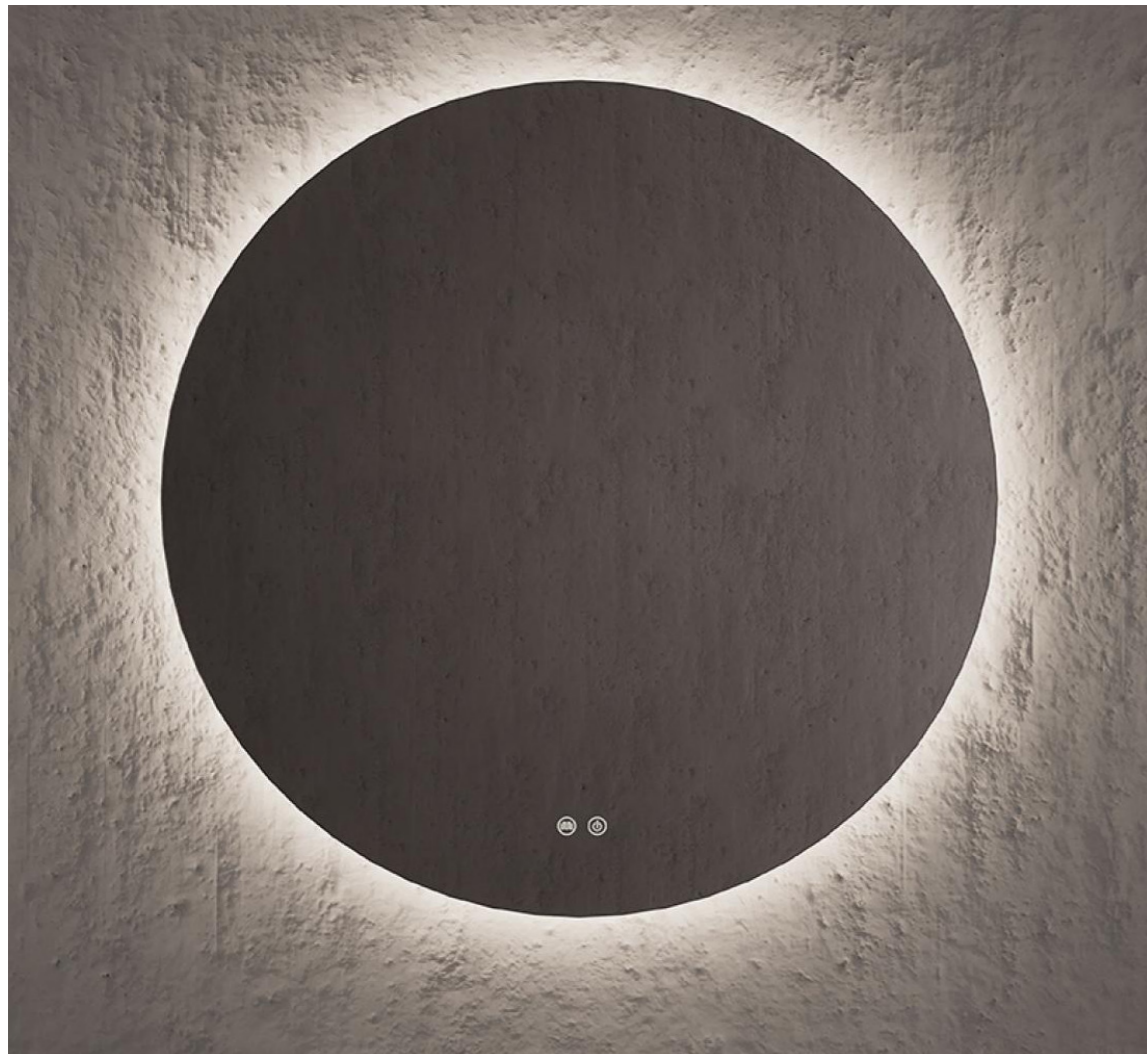

EMERALD PARK

A New Rhythm of Living

MATERIALS UPGRADED

BACKSPALSH

FLOOR

BASIN

MIRROR

SHOWER COLUMN

BATHROOM

Mirror
Round
Dimensions - 60 cm

Single Lever Basin Mixer
Concealed Installation
Wall Mounted With Spout
Brushed Gold

Basin
Countertop
Dimensions - 50.5 x 40.5 x 14
Color - White
Finish - Glossy

Single Lever Shower Set
Concealed Installation
2 Outlets Diverter
Brushed Gold

Shower Screen
Walk-In
Dimensions - 8 mm, W100 x H200 cm
Glass - Clear
Frame - Gold

Shower Drain
Primo Compact Line
Dimensions - 45 cm
Note * Tiling Option Available

Paper Holder
Color - Brushed Gold

Towel Rack
Color - Brushed Gold