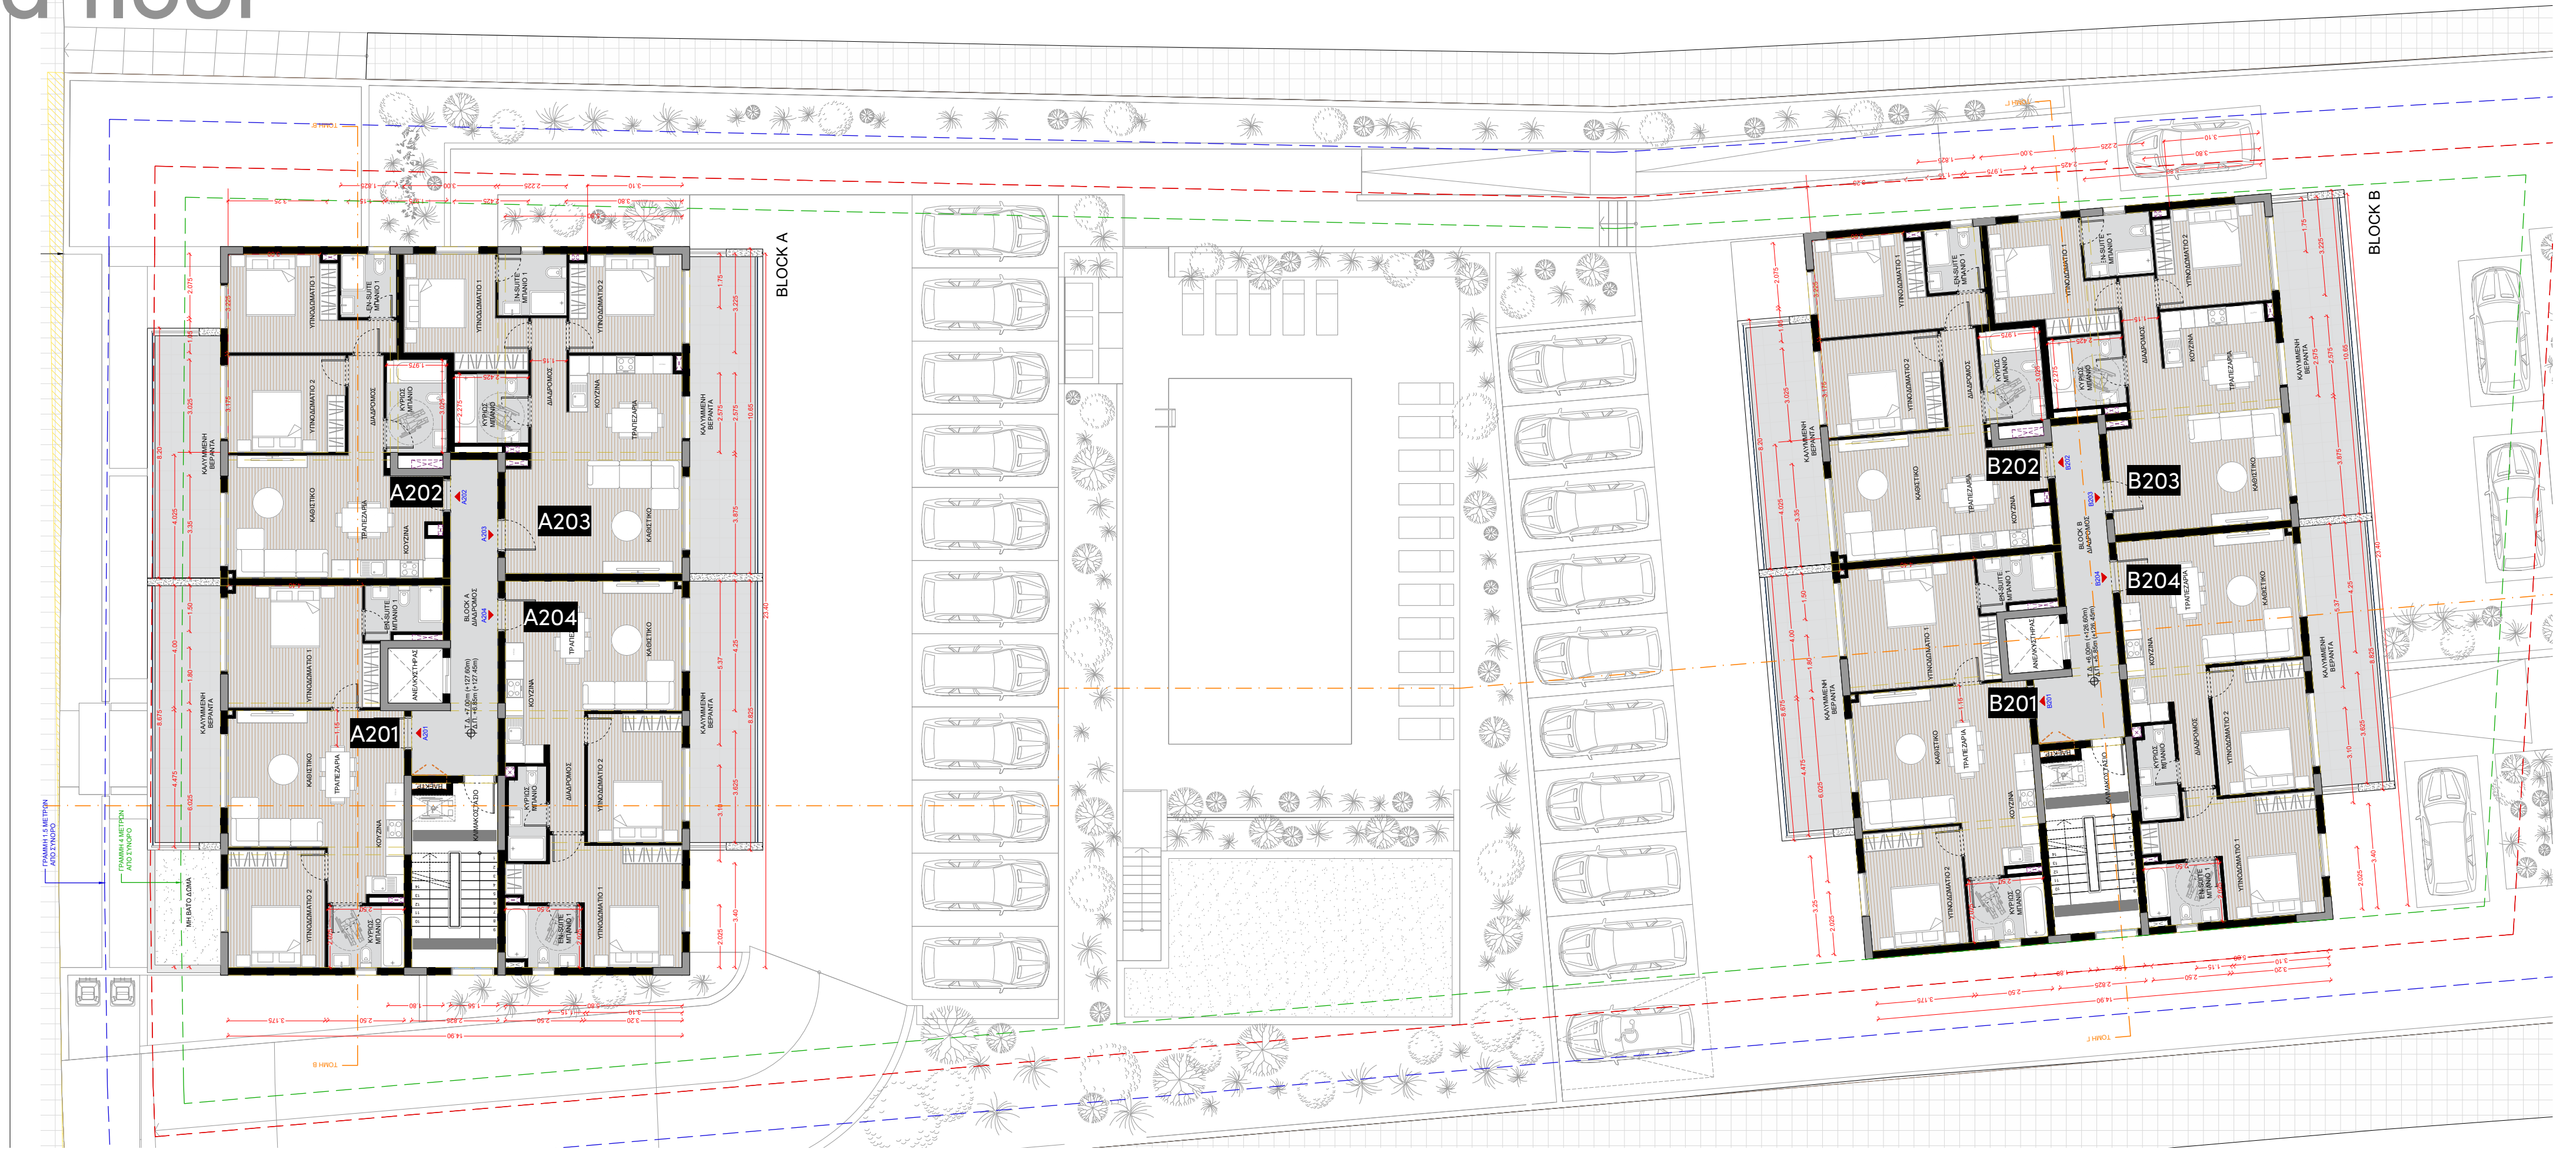

bbf: 2nd floor