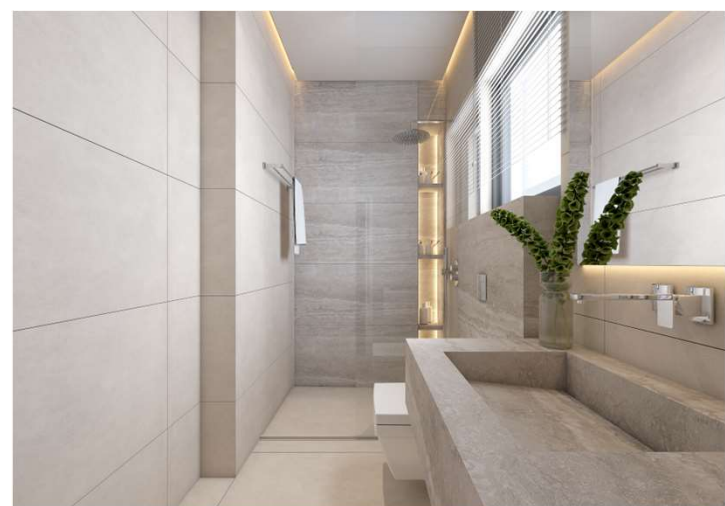

"AZURE VISTA VILLAS"

Yeroskipos - Ayia Marinouda