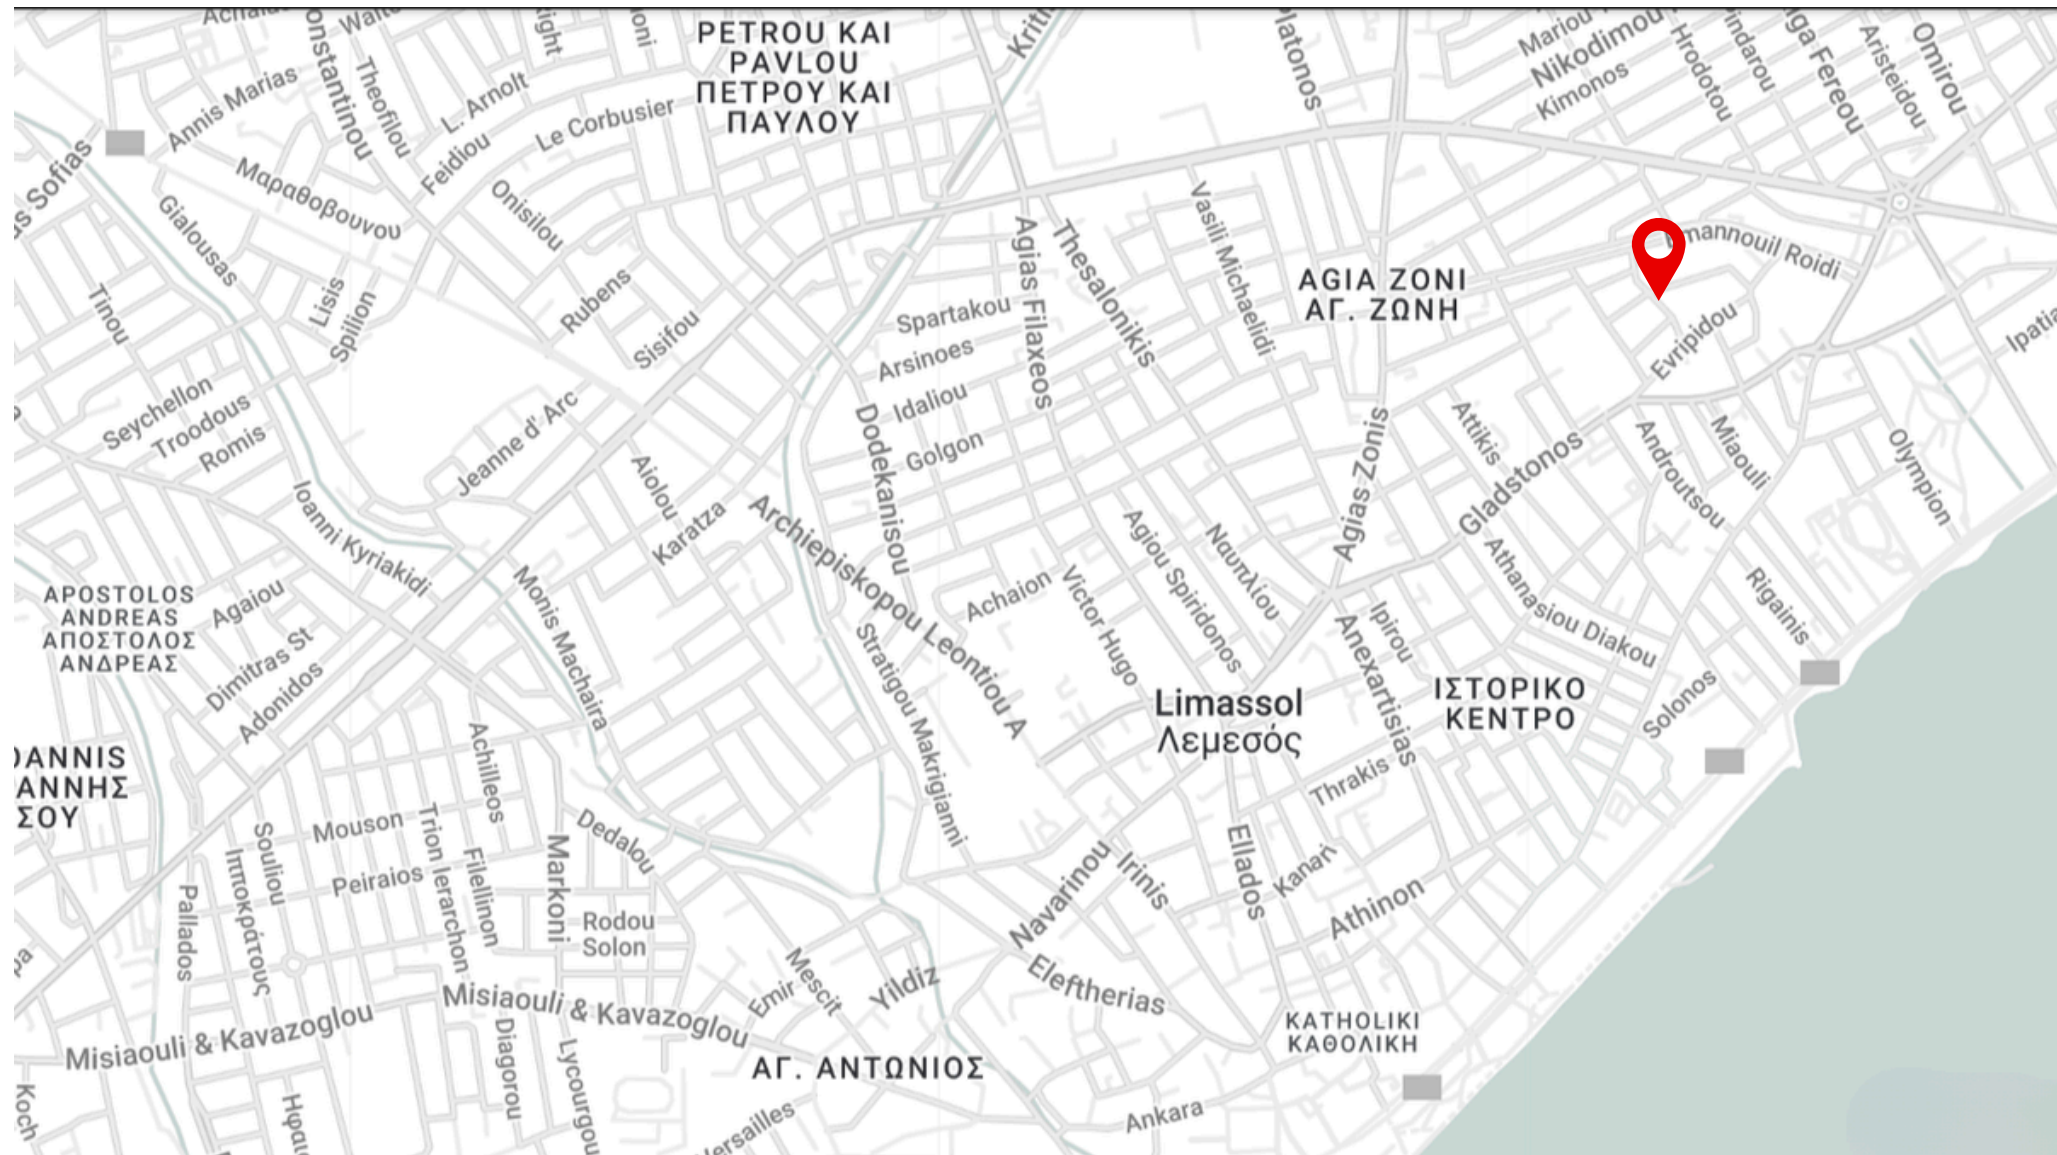

A COSMOPOLITAN EXPANSE

Aalto Residence is situated in the vibrant Agias Zonis area of Limassol, a central neighbourhood that perfectly balances convenience and tranquility.

Just a 10-minute walk from the vibrant city center, you'll find charming cafés, boutique shops, and cultural hotspots—all within easy reach, while still enjoying the peacefulness of a private urban retreat.

THE LOCATION

WALK

- Schools 1 min
- Supermarket 2 min
- Clinic 4 min
- Bakery 2 min
- Makariou Avenue 3 min
- Beach 6 min
- High Street 7 min

DRIVE

- Motorway 5 min
- Limassol Marina 1 min
- St Raphael Marina 6 min
- Airport 4 min