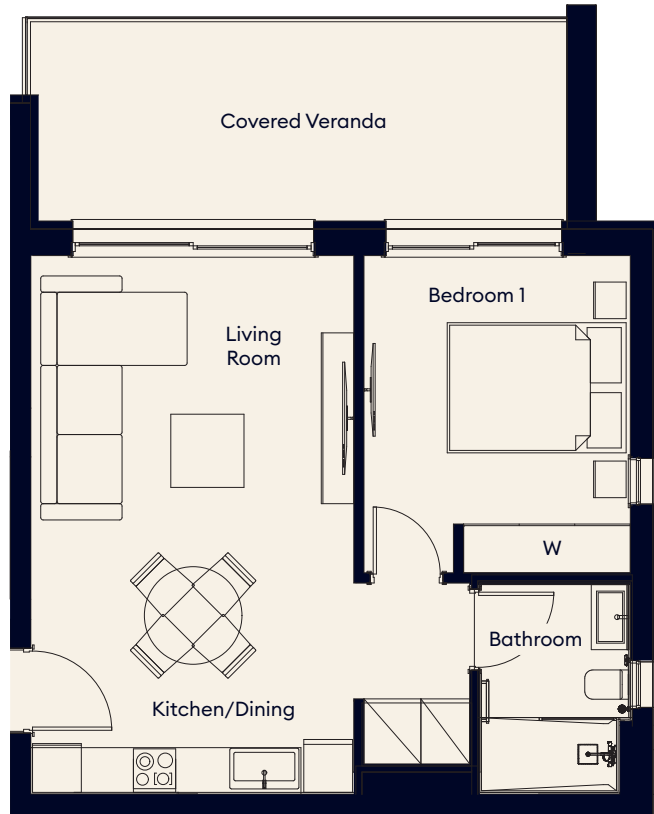

APARTMENT 102

1 BEDROOM

Living / Kitchen / Dining	6.05m x 3.95m
Bedroom	3.95m x 3.25m
Balcony	6.50m x 2.35m
Total	73.0 sq

Maximum room measurements taken.